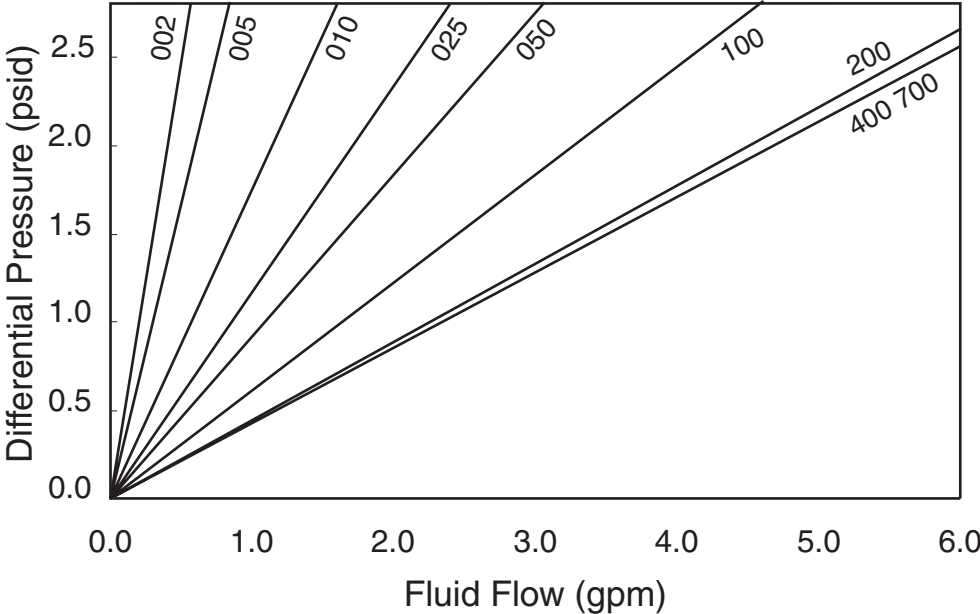

Betafine[®]-D

Disposable Capsule Filters
Flow Rates by End Connection
for Water at 20°C

Service Worldwide

Visit us at www.cuno.com

Fluid Purification

Betafine[®]-D Disposable Capsule Filters With 1.5" Sanitary Flange Flow Rates

2.5 Inch Capsule

5 Inch Capsule

Betafine[®]-D Disposable Capsule Filters With 3/8" FNPT Connections - Flow Rates

2.5 Inch Capsule

5 Inch Capsule

Betafine[®]-D Disposable Capsule Filters With ¼" MNPT Connections - Flow Rates

2.5 Inch Capsule

5 Inch Capsule

Betafine[®] -D Disposable Capsule Filters With 1/2" Hose Barb Connections - Flow Rates

2.5 Inch Capsule

5 Inch Capsule

Betafine[®]-D Disposable Capsule Filters With Tapered Hose Barb Connections - Flow Rates