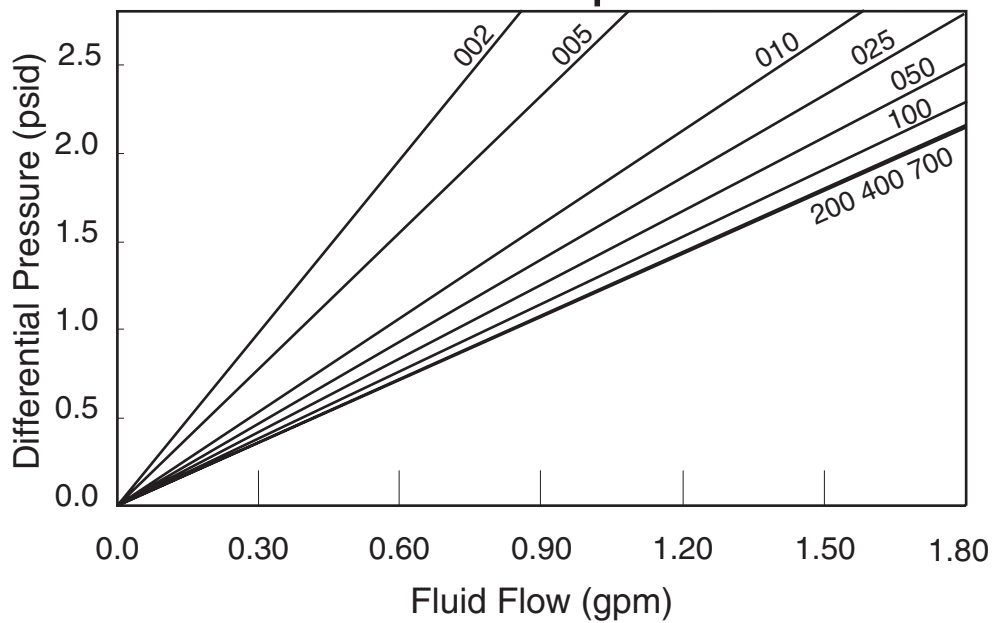

Betafine[®]-D

Disposable Capsule Filters
Flow Rates by End Connection
for Water at 20°C

Service Worldwide

Visit us at www.cuno.com

Fluid Purification

Betafine[®]-D Disposable Capsule Filters With 1.5" Sanitary Flange Flow Rates

2.5 Inch Capsule

5 Inch Capsule

Betafine[®]-D Disposable Capsule Filters With 3/8" FNPT Connections - Flow Rates

2.5 Inch Capsule

5 Inch Capsule

Betafine[®]-D Disposable Capsule Filters With ¼" MNPT Connections - Flow Rates

2.5 Inch Capsule

5 Inch Capsule

Betafine[®] -D Disposable Capsule Filters With 1/2" Hose Barb Connections - Flow Rates

2.5 Inch Capsule

5 Inch Capsule

Betafine[®]-D Disposable Capsule Filters With Tapered Hose Barb Connections - Flow Rates