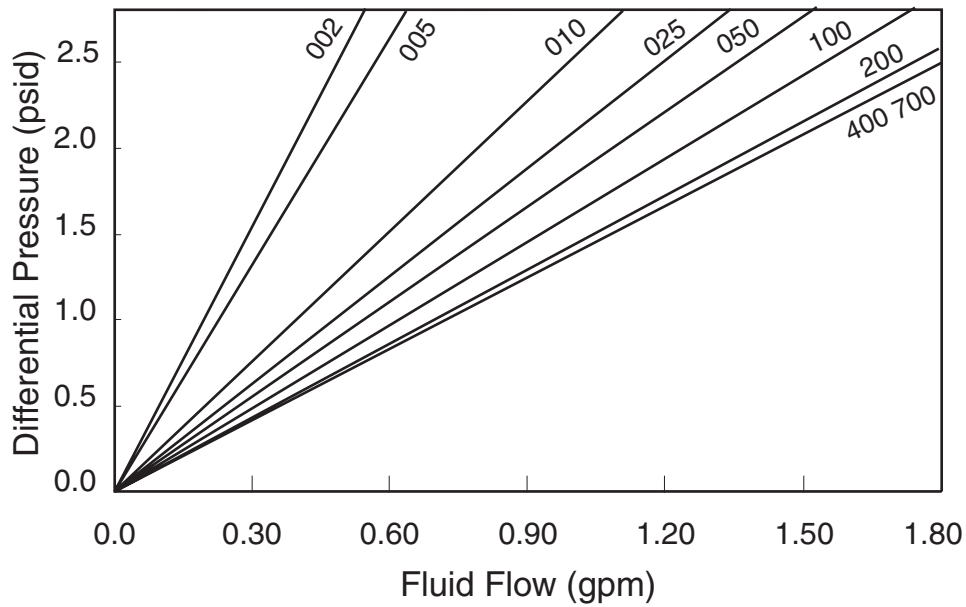

Betafine[®]-D

Disposable Capsule Filters
Flow Rates by End Connection
for Water at 20°C

Service Worldwide

Visit us at www.cuno.com

Fluid Purification

Betafine[®]-D Disposable Capsule Filters With 1.5" Sanitary Flange Flow Rates

2.5 Inch Capsule

5 Inch Capsule

Betafine[®]-D Disposable Capsule Filters With 3/8" FNPT Connections - Flow Rates

2.5 Inch Capsule

5 Inch Capsule

Betafine[®]-D Disposable Capsule Filters With ¼" MNPT Connections - Flow Rates

2.5 Inch Capsule

5 Inch Capsule

Betafine[®] -D Disposable Capsule Filters With 1/2" Hose Barb Connections - Flow Rates

2.5 Inch Capsule

5 Inch Capsule

Betafine[®]-D Disposable Capsule Filters With Tapered Hose Barb Connections - Flow Rates