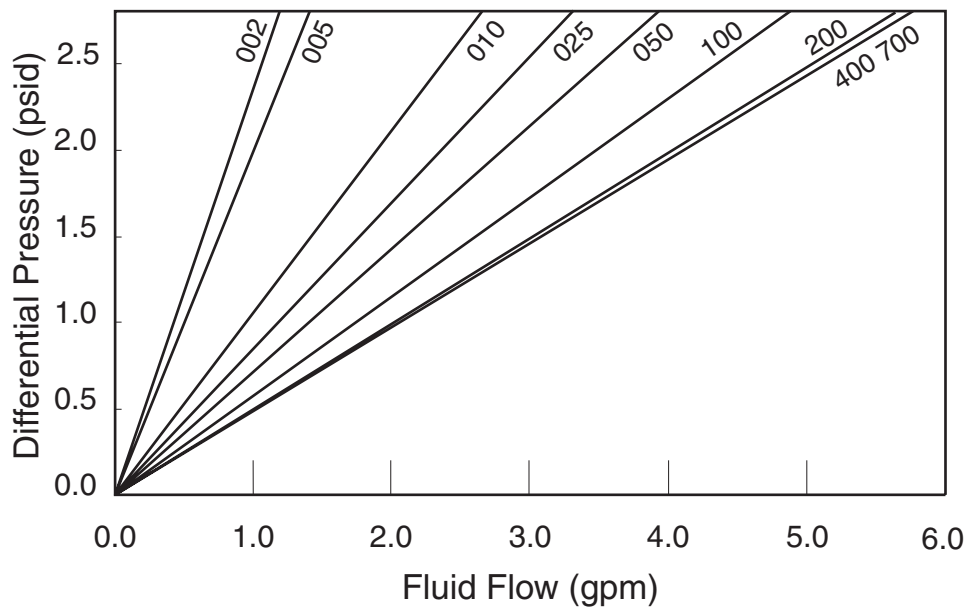

2.5 Inch Capsule

5 Inch Capsule

Betafine[®]-D Disposable Capsule Filters With 3/8" FNPT Connections - Flow Rates

2.5 Inch Capsule

5 Inch Capsule

Betafine[®]-D Disposable Capsule Filters With ¼" MNPT Connections - Flow Rates

2.5 Inch Capsule

5 Inch Capsule

Betafine[®] -D Disposable Capsule Filters With 1/2" Hose Barb Connections - Flow Rates

2.5 Inch Capsule

5 Inch Capsule

Betafine[®]-D Disposable Capsule Filters With Tapered Hose Barb Connections - Flow Rates