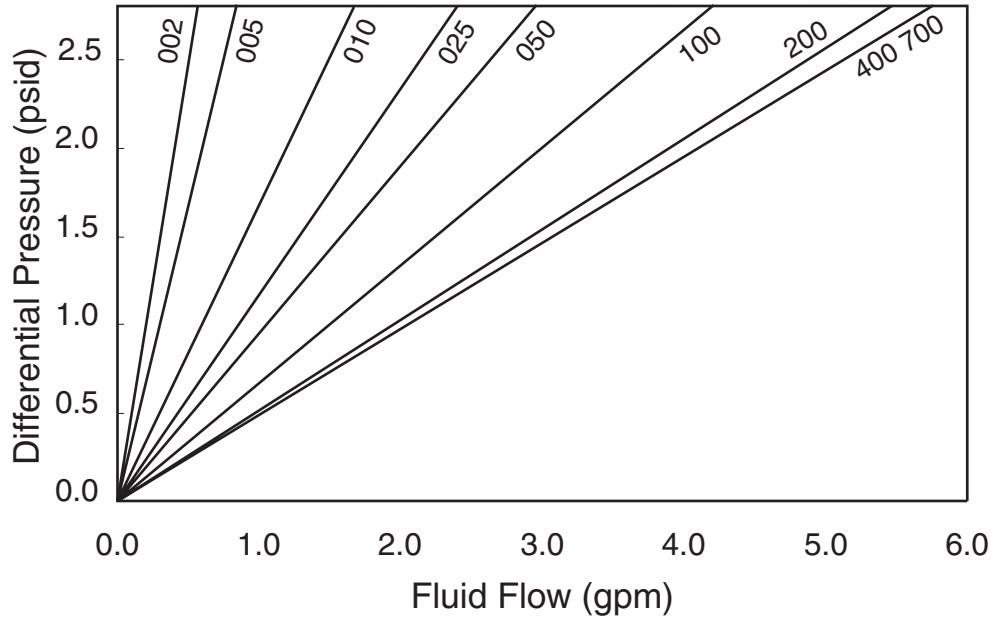

Betafine[®]-D

Disposable Capsule Filters
Flow Rates by End Connection
for Water at 20°C

Service Worldwide

Visit us at www.cuno.com

Fluid Purification

Betafine[®]-D Disposable Capsule Filters With 1.5" Sanitary Flange Flow Rates

2.5 Inch Capsule

5 Inch Capsule

Betafine[®]-D Disposable Capsule Filters With 3/8" FNPT Connections - Flow Rates

2.5 Inch Capsule

5 Inch Capsule

Betafine[®]-D Disposable Capsule Filters With ¼" MNPT Connections - Flow Rates

2.5 Inch Capsule

5 Inch Capsule

Betafine[®] -D Disposable Capsule Filters With 1/2" Hose Barb Connections - Flow Rates

2.5 Inch Capsule

5 Inch Capsule

Betafine[®]-D Disposable Capsule Filters With Tapered Hose Barb Connections - Flow Rates