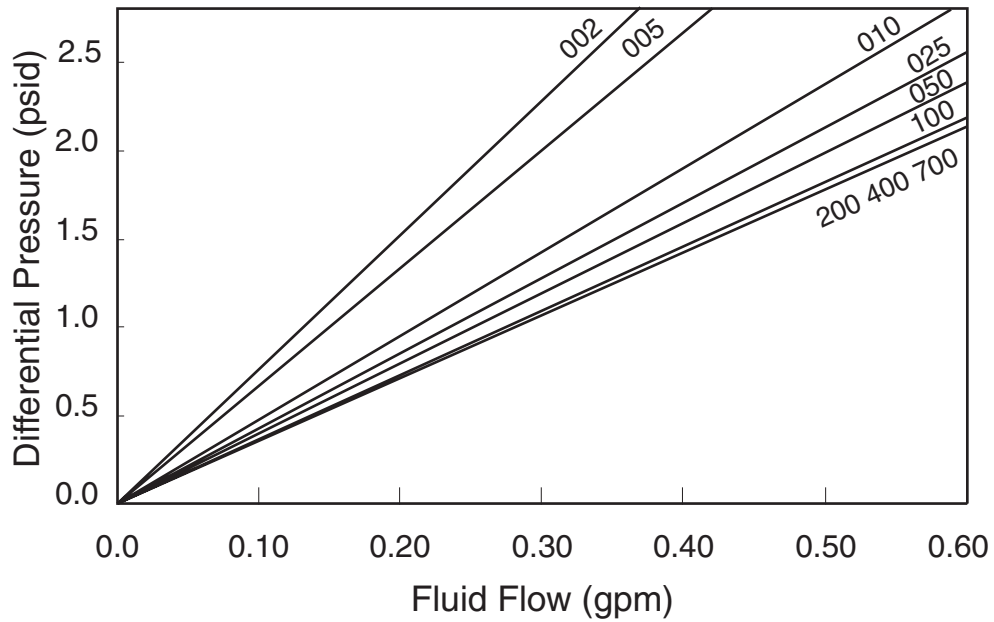

Betafine[®]-D

Disposable Capsule Filters
Flow Rates by End Connection
for Water at 20°C

Service Worldwide

Visit us at www.cuno.com

Fluid Purification

Betafine[®]-D Disposable Capsule Filters With 1.5" Sanitary Flange Flow Rates

2.5 Inch Capsule

5 Inch Capsule

Betafine[®]-D Disposable Capsule Filters With 3/8" FNPT Connections - Flow Rates

2.5 Inch Capsule

5 Inch Capsule

Betafine[®]-D Disposable Capsule Filters With ¼" MNPT Connections - Flow Rates

2.5 Inch Capsule

5 Inch Capsule

Betafine[®] -D Disposable Capsule Filters With 1/2" Hose Barb Connections - Flow Rates

2.5 Inch Capsule

5 Inch Capsule

Betafine[®]-D Disposable Capsule Filters With Tapered Hose Barb Connections - Flow Rates