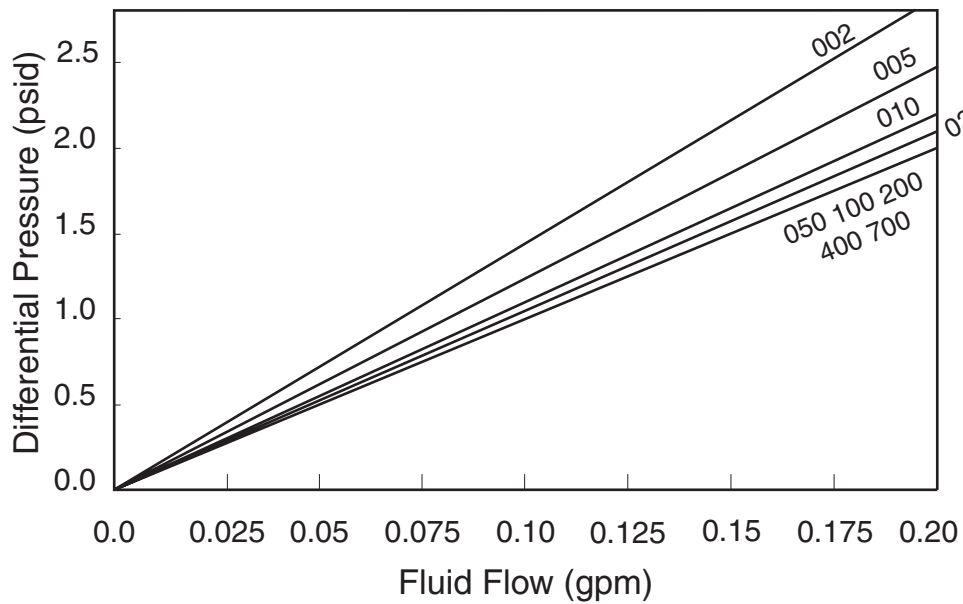

Betafine®-D Disposable Capsule Filters With Tapered Hose Barb Connections - Flow Rates

2.5 Inch Capsule