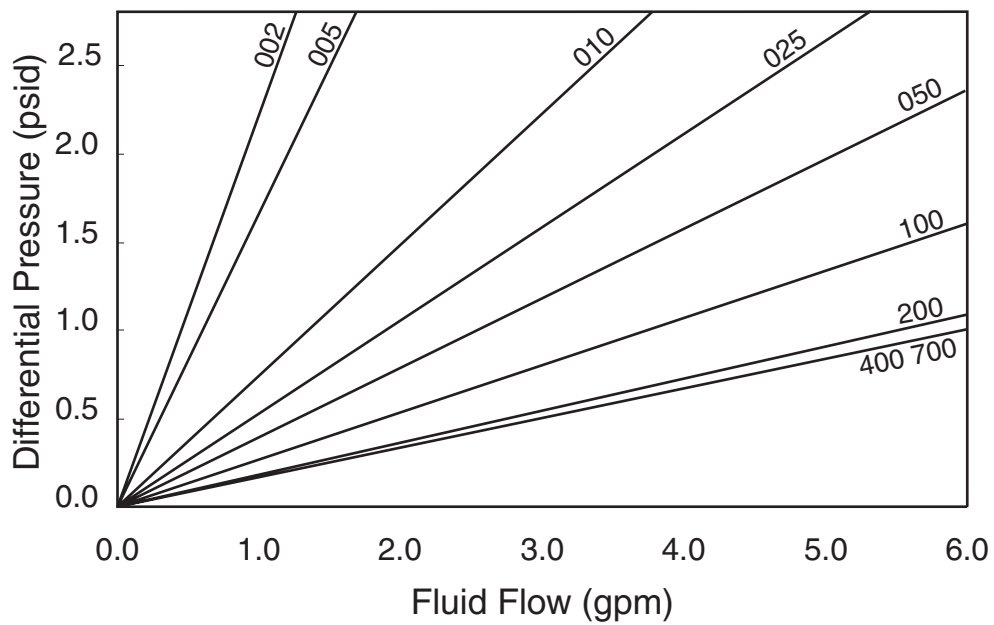

Betafine[®]-D

Disposable Capsule Filters
Flow Rates by End Connection
for Water at 20°C

Service Worldwide

Visit us at www.cuno.com

Fluid Purification

Betafine[®]-D Disposable Capsule Filters With 1.5" Sanitary Flange Flow Rates

2.5 Inch Capsule

5 Inch Capsule

Betafine[®]-D Disposable Capsule Filters With 3/8" FNPT Connections - Flow Rates

2.5 Inch Capsule

5 Inch Capsule

Betafine[®]-D Disposable Capsule Filters With ¼" MNPT Connections - Flow Rates

2.5 Inch Capsule

5 Inch Capsule

Betafine[®] -D Disposable Capsule Filters With 1/2" Hose Barb Connections - Flow Rates

2.5 Inch Capsule

5 Inch Capsule

Betafine[®]-D Disposable Capsule Filters With Tapered Hose Barb Connections - Flow Rates