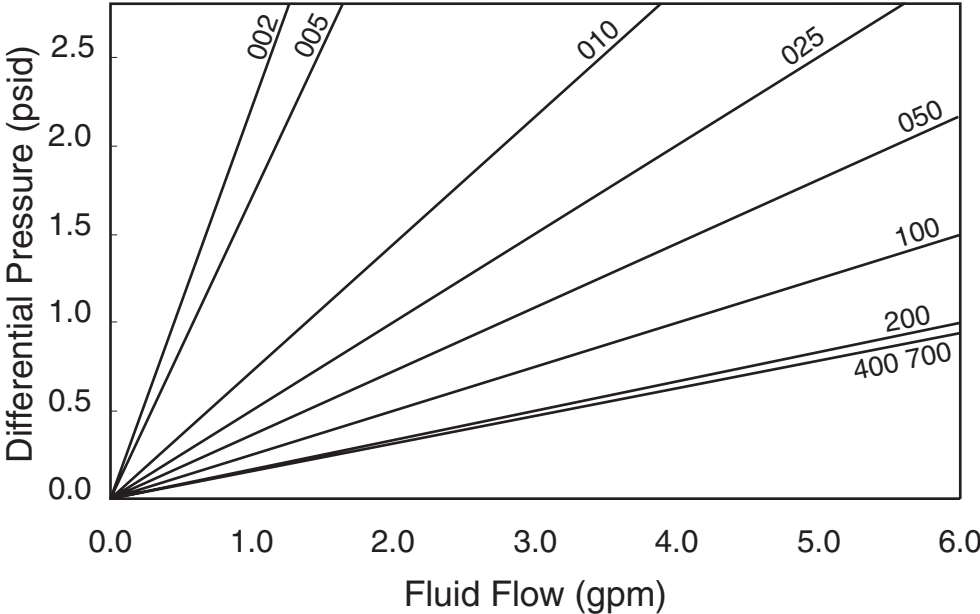

Betafine[®]-D

Disposable Capsule Filters
Flow Rates by End Connection
for Water at 20°C

Service Worldwide

Visit us at www.cuno.com

Fluid Purification

Betafine[®]-D Disposable Capsule Filters With 1.5" Sanitary Flange Flow Rates

2.5 Inch Capsule

5 Inch Capsule

Betafine[®]-D Disposable Capsule Filters With 3/8" FNPT Connections - Flow Rates

2.5 Inch Capsule

5 Inch Capsule

Betafine[®]-D Disposable Capsule Filters With ¼" MNPT Connections - Flow Rates

2.5 Inch Capsule

5 Inch Capsule

Betafine[®] -D Disposable Capsule Filters With 1/2" Hose Barb Connections - Flow Rates

2.5 Inch Capsule

5 Inch Capsule

Betafine[®]-D Disposable Capsule Filters With Tapered Hose Barb Connections - Flow Rates