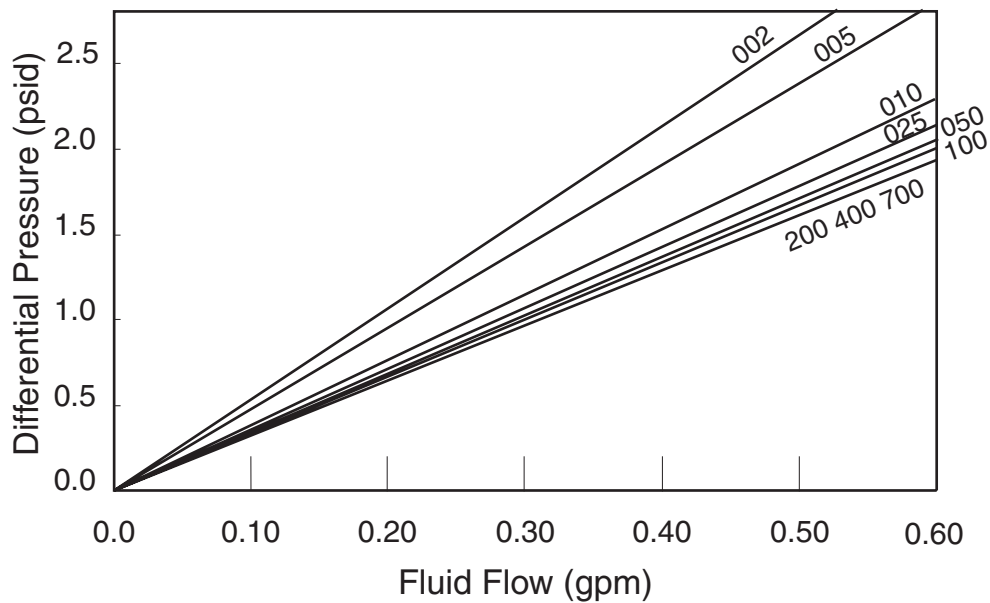

5 Inch Capsule