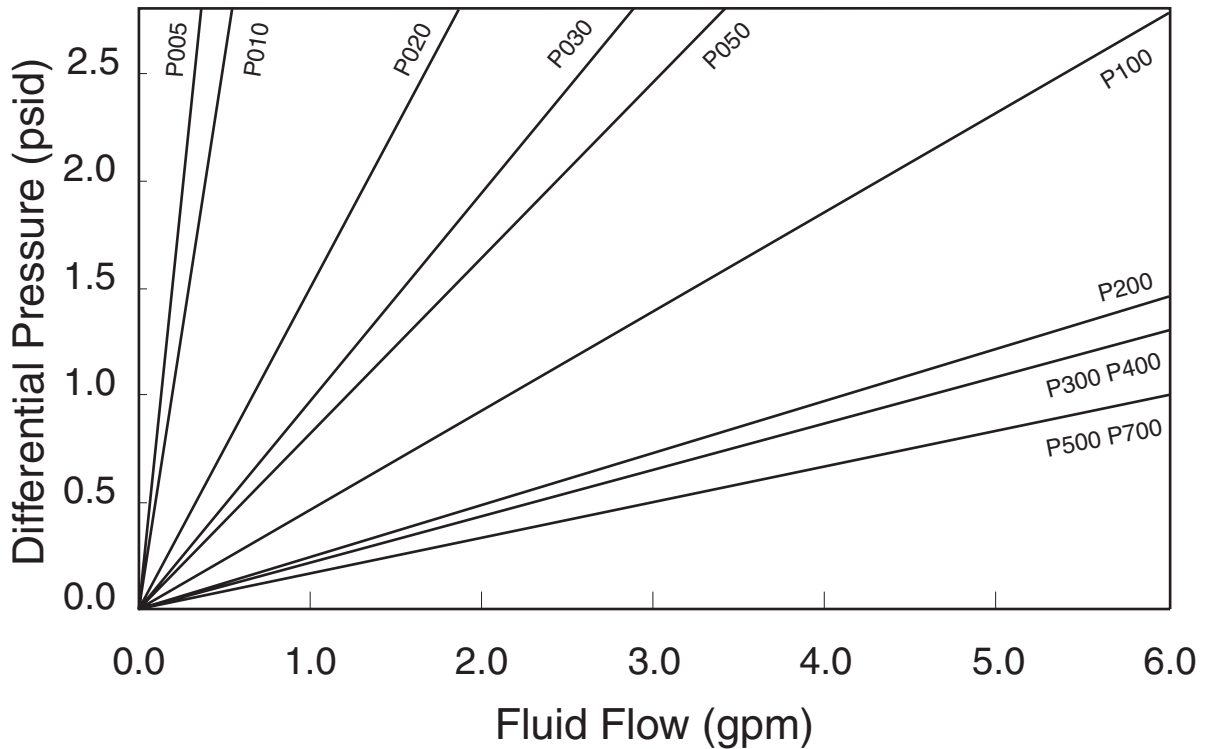

PolyNet[®] PB

Disposable Capsule Filters

Water Flow Rates @ 20°C by End Connection

Service Worldwide

Visit us at www.cuno.com

Fluid Purification

PolyNet[®] PB Disposable Capsule Filters With 1.5" Sanitary Flange Flow Rates 2.5 Inch Capsule

5 Inch Capsule

PolyNet® PB Disposable Capsule Filters With 3/8" FNPT Connections - Flow Rates

2.5 Inch Capsule

5 Inch Capsule

PolyNet[®] PB Disposable Capsule Filters With ¼" MNPT Connections - Flow Rates 2.5 Inch Capsule

5 Inch Capsule

PolyNet[®] PB Disposable Capsule Filters With 1/2" Hose Barb Connections - Flow Rates 2.5 Inch Capsule

5 Inch Capsule

PolyNet® PB Disposable Capsule Filters With Tapered Hose Barb Connections - Flow Rates