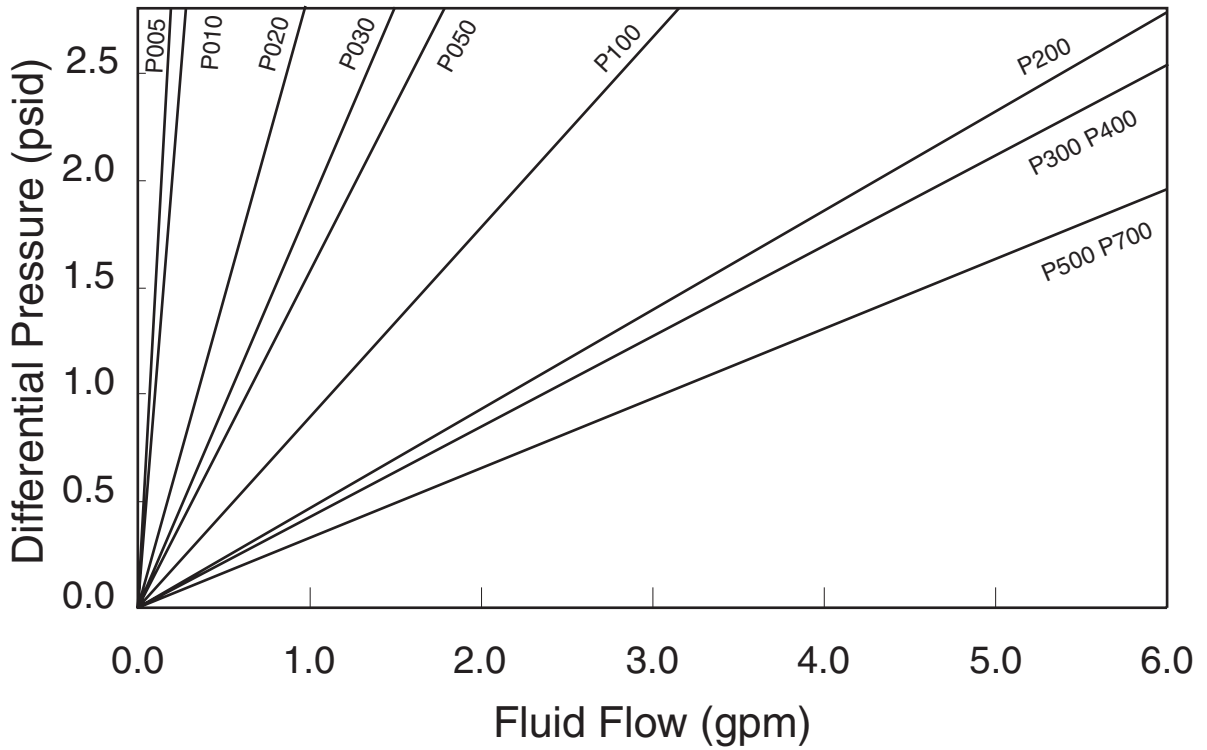

PolyNet[®] PB

Disposable Capsule Filters

Water Flow Rates @ 20°C by End Connection

Service Worldwide

Visit us at www.cuno.com

Fluid Purification

PolyNet[®] PB Disposable Capsule Filters With 1.5" Sanitary Flange Flow Rates 2.5 Inch Capsule

5 Inch Capsule

PolyNet® PB Disposable Capsule Filters With 3/8" FNPT Connections - Flow Rates

2.5 Inch Capsule

5 Inch Capsule

PolyNet[®] PB Disposable Capsule Filters With ¼" MNPT Connections - Flow Rates 2.5 Inch Capsule

5 Inch Capsule

PolyNet[®] PB Disposable Capsule Filters With 1/2" Hose Barb Connections - Flow Rates 2.5 Inch Capsule

5 Inch Capsule

PolyNet® PB Disposable Capsule Filters With Tapered Hose Barb Connections - Flow Rates