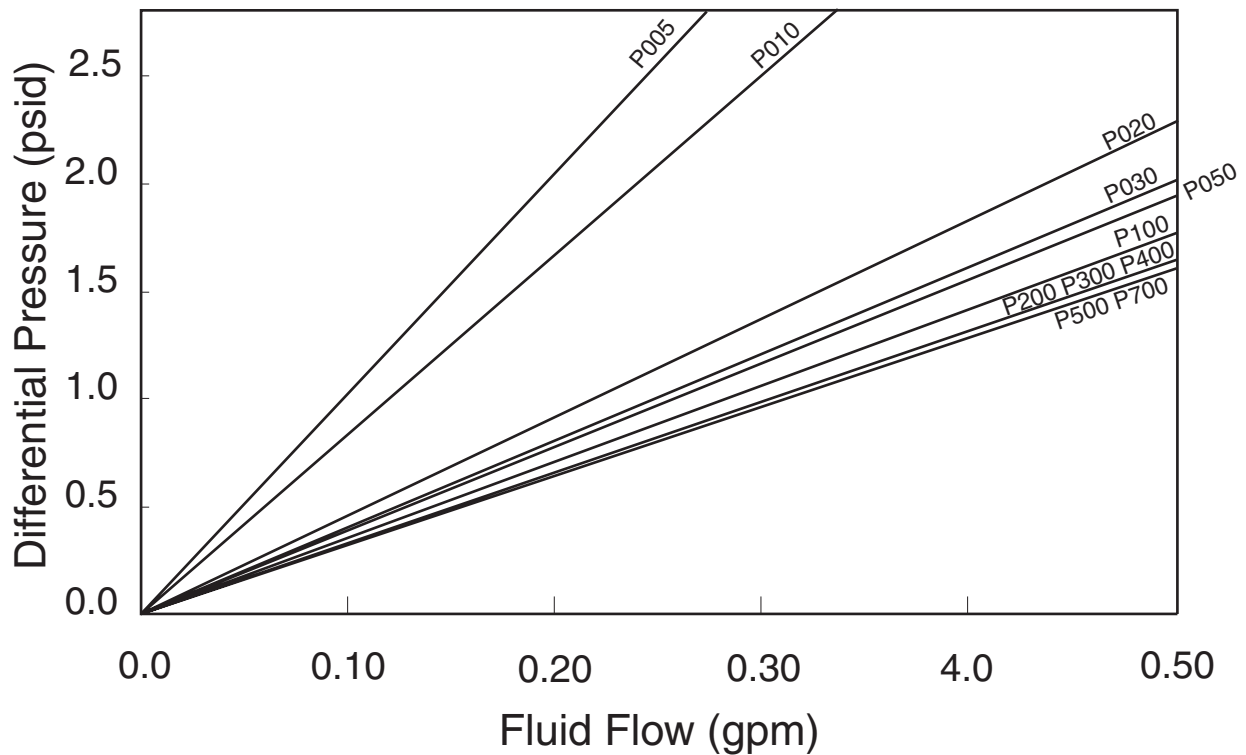

5 Inch Capsule