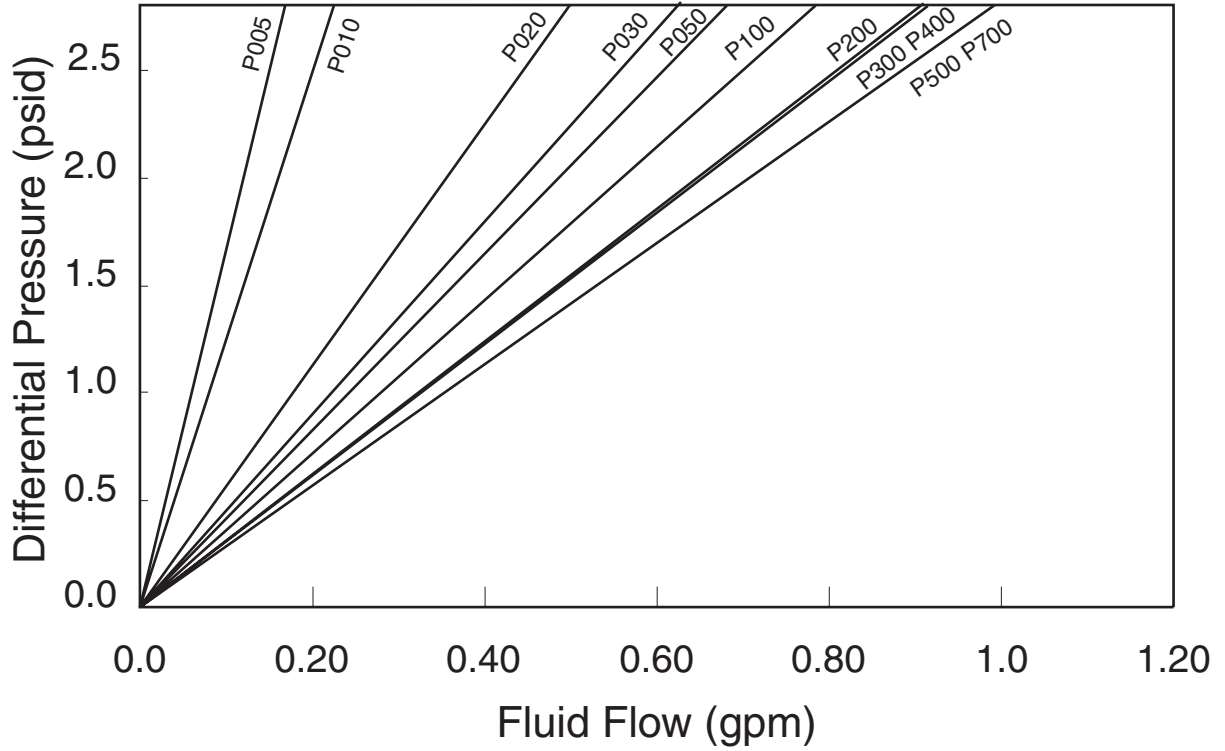

PolyNet[®] PB

Disposable Capsule Filters

Water Flow Rates @ 20°C by End Connection

Service Worldwide

Visit us at www.cuno.com

Fluid Purification

PolyNet[®] PB Disposable Capsule Filters With 1.5" Sanitary Flange Flow Rates 2.5 Inch Capsule

5 Inch Capsule

PolyNet® PB Disposable Capsule Filters With 3/8" FNPT Connections - Flow Rates

2.5 Inch Capsule

5 Inch Capsule

PolyNet[®] PB Disposable Capsule Filters With ¼" MNPT Connections - Flow Rates 2.5 Inch Capsule

5 Inch Capsule

PolyNet[®] PB Disposable Capsule Filters With 1/2" Hose Barb Connections - Flow Rates 2.5 Inch Capsule

5 Inch Capsule

PolyNet® PB Disposable Capsule Filters With Tapered Hose Barb Connections - Flow Rates