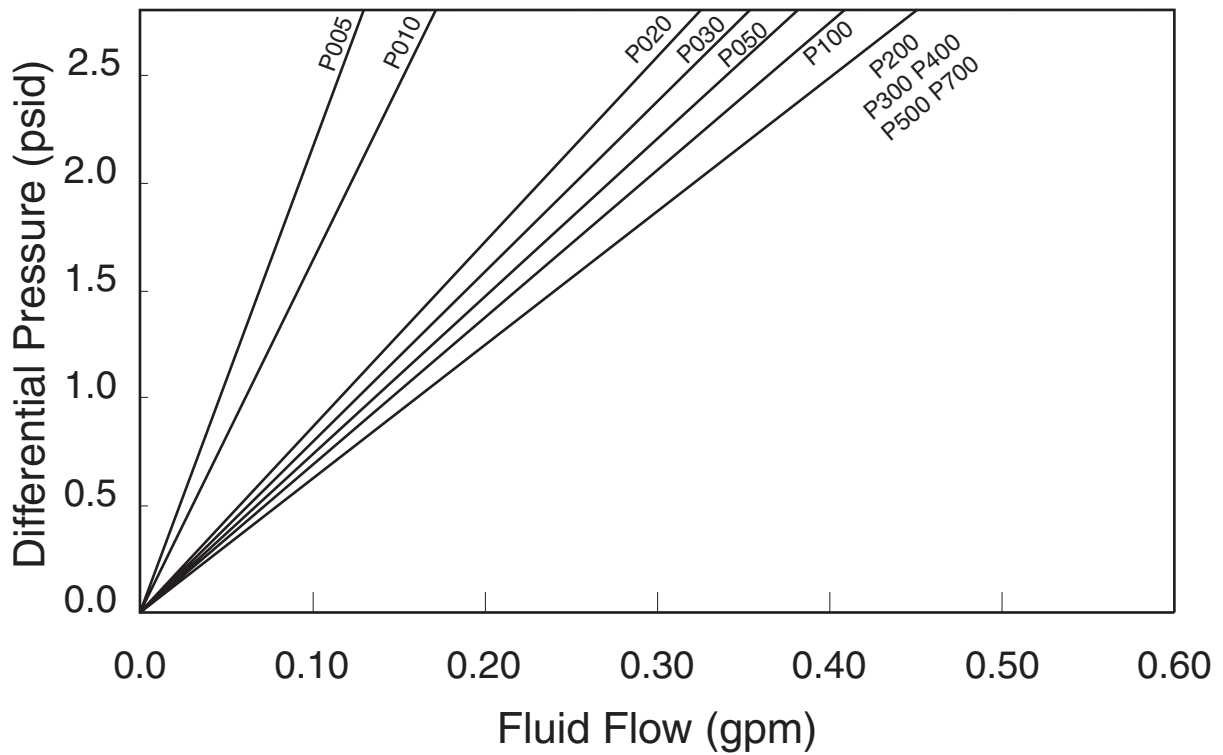

PolyNet® PB Disposable Capsule Filters With Tapered Hose Barb Connections - Flow Rates

2.5 Inch Capsule