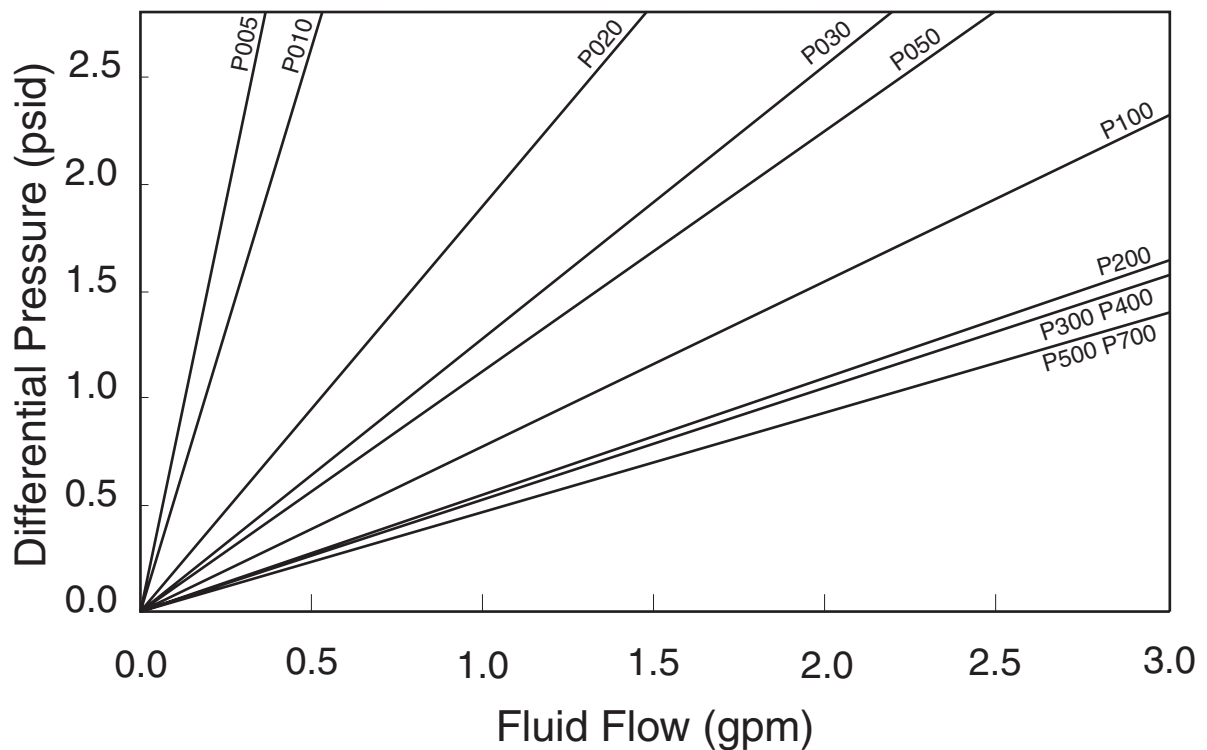

PolyNet[®] PB

Disposable Capsule Filters

Water Flow Rates @ 20°C by End Connection

Service Worldwide

Visit us at www.cuno.com

Fluid Purification

PolyNet[®] PB Disposable Capsule Filters With 1.5" Sanitary Flange Flow Rates 2.5 Inch Capsule

5 Inch Capsule

PolyNet® PB Disposable Capsule Filters With 3/8" FNPT Connections - Flow Rates

2.5 Inch Capsule

5 Inch Capsule

PolyNet[®] PB Disposable Capsule Filters With ¼" MNPT Connections - Flow Rates 2.5 Inch Capsule

5 Inch Capsule

PolyNet[®] PB Disposable Capsule Filters With 1/2" Hose Barb Connections - Flow Rates 2.5 Inch Capsule

5 Inch Capsule

PolyNet® PB Disposable Capsule Filters With Tapered Hose Barb Connections - Flow Rates