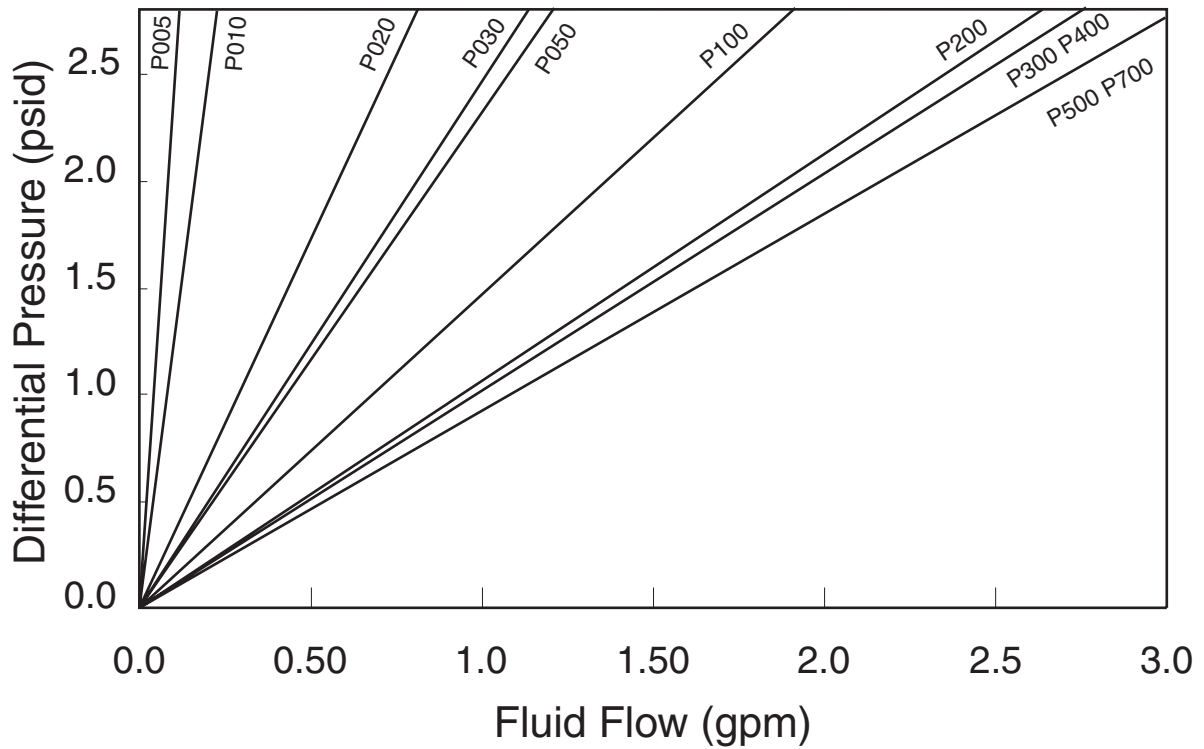

PolyNet[®] PB

Disposable Capsule Filters

Water Flow Rates @ 20°C by End Connection

Service Worldwide

Visit us at www.cuno.com

Fluid Purification

PolyNet[®] PB Disposable Capsule Filters With 1.5" Sanitary Flange Flow Rates 2.5 Inch Capsule

5 Inch Capsule

PolyNet® PB Disposable Capsule Filters With 3/8" FNPT Connections - Flow Rates

2.5 Inch Capsule

5 Inch Capsule

PolyNet[®] PB Disposable Capsule Filters With ¼" MNPT Connections - Flow Rates 2.5 Inch Capsule

5 Inch Capsule

PolyNet[®] PB Disposable Capsule Filters With 1/2" Hose Barb Connections - Flow Rates 2.5 Inch Capsule

5 Inch Capsule

PolyNet® PB Disposable Capsule Filters With Tapered Hose Barb Connections - Flow Rates