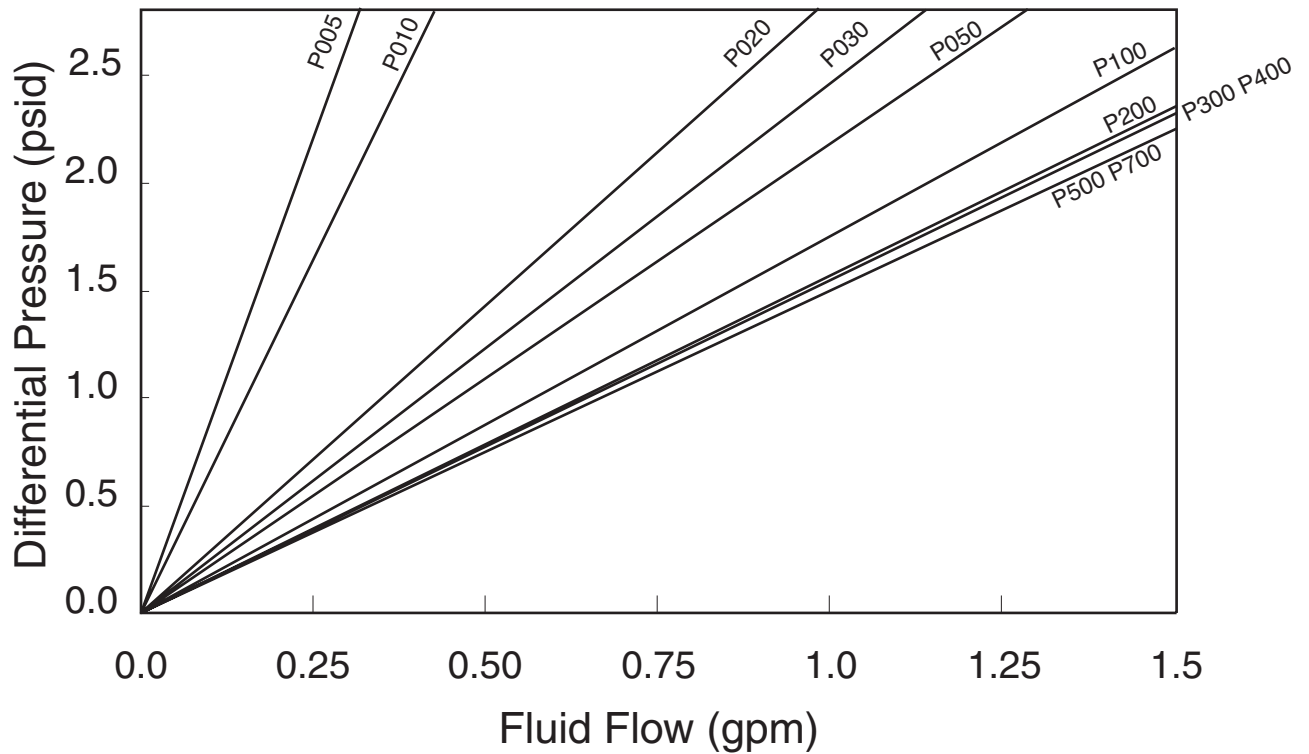

PolyNet[®] PB

Disposable Capsule Filters

Water Flow Rates @ 20°C by End Connection

Service Worldwide

Visit us at www.cuno.com

Fluid Purification

PolyNet[®] PB Disposable Capsule Filters With 1.5" Sanitary Flange Flow Rates 2.5 Inch Capsule

5 Inch Capsule

PolyNet® PB Disposable Capsule Filters With 3/8" FNPT Connections - Flow Rates

2.5 Inch Capsule

5 Inch Capsule

PolyNet[®] PB Disposable Capsule Filters With ¼" MNPT Connections - Flow Rates 2.5 Inch Capsule

5 Inch Capsule

PolyNet[®] PB Disposable Capsule Filters With 1/2" Hose Barb Connections - Flow Rates 2.5 Inch Capsule

5 Inch Capsule

PolyNet® PB Disposable Capsule Filters With Tapered Hose Barb Connections - Flow Rates