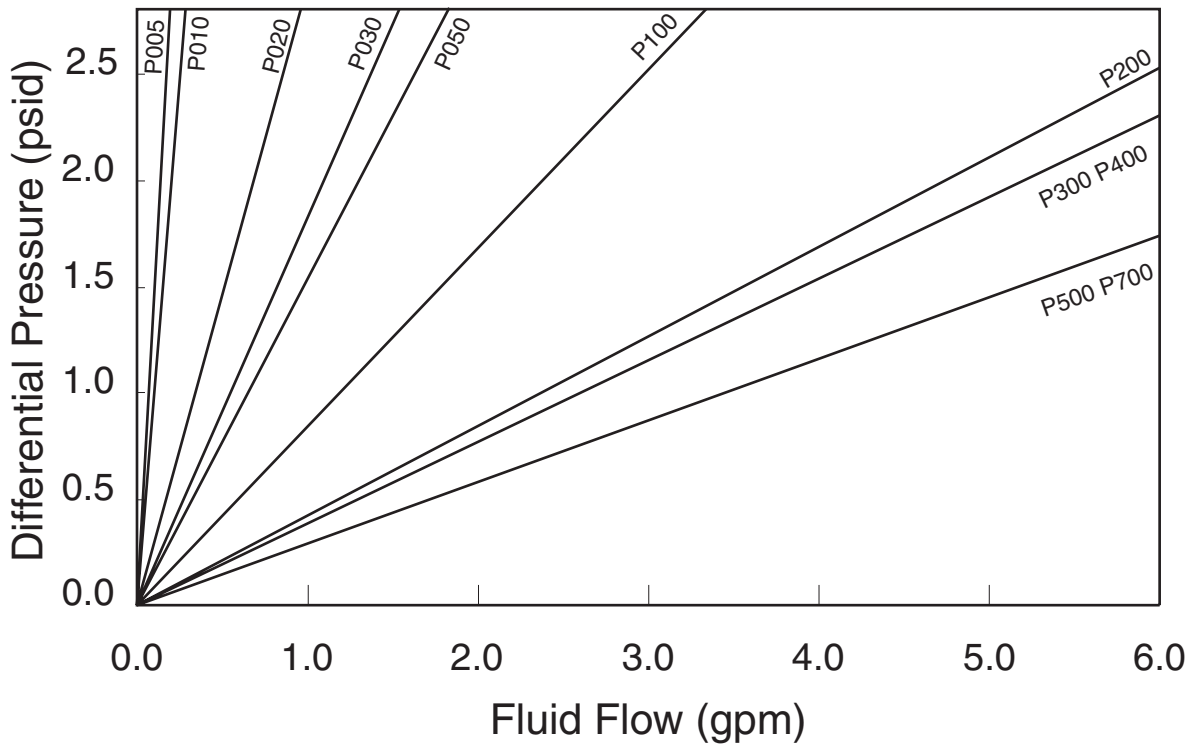

PolyNet[®] PB

Disposable Capsule Filters

Water Flow Rates @ 20°C by End Connection

Service Worldwide

Visit us at www.cuno.com

Fluid Purification

PolyNet[®] PB Disposable Capsule Filters With 1.5" Sanitary Flange Flow Rates 2.5 Inch Capsule

5 Inch Capsule

PolyNet® PB Disposable Capsule Filters With 3/8" FNPT Connections - Flow Rates

2.5 Inch Capsule

5 Inch Capsule

PolyNet[®] PB Disposable Capsule Filters With ¼" MNPT Connections - Flow Rates 2.5 Inch Capsule

5 Inch Capsule

PolyNet[®] PB Disposable Capsule Filters With 1/2" Hose Barb Connections - Flow Rates 2.5 Inch Capsule

5 Inch Capsule

PolyNet® PB Disposable Capsule Filters With Tapered Hose Barb Connections - Flow Rates