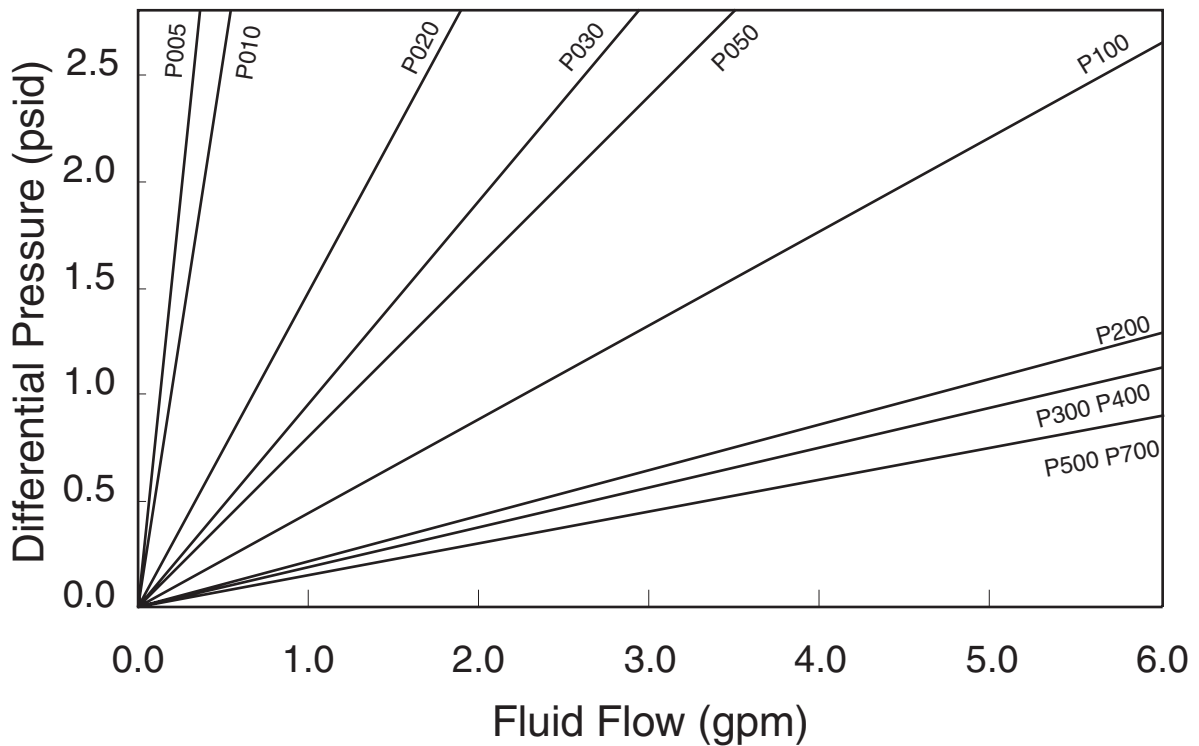

PolyNet[®] PB

Disposable Capsule Filters

Water Flow Rates @ 20°C by End Connection

Service Worldwide

Visit us at www.cuno.com

Fluid Purification

PolyNet[®] PB Disposable Capsule Filters With 1.5" Sanitary Flange Flow Rates 2.5 Inch Capsule

5 Inch Capsule

PolyNet® PB Disposable Capsule Filters With 3/8" FNPT Connections - Flow Rates

2.5 Inch Capsule

5 Inch Capsule

PolyNet[®] PB Disposable Capsule Filters With ¼" MNPT Connections - Flow Rates 2.5 Inch Capsule

5 Inch Capsule

PolyNet[®] PB Disposable Capsule Filters With 1/2" Hose Barb Connections - Flow Rates 2.5 Inch Capsule

5 Inch Capsule

PolyNet® PB Disposable Capsule Filters With Tapered Hose Barb Connections - Flow Rates